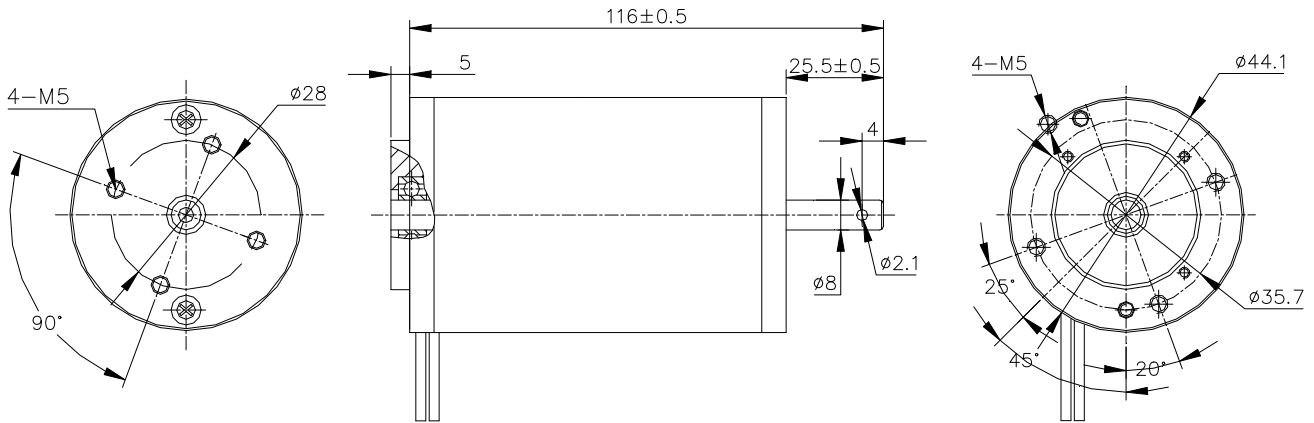

## Typical Applications:

Paper Shredder

Pump

Massage Products

UNIT : mm

MODEL	VOLTAGE		NO LOAD		AT MAX.EFFICIENCY					STALL	
	OPERATING RANGE	NOMINAL	SPEED	CURRENT	SPEED	CURRENT	TORQUE	OUTPUT	EFF.	CURRENT	TORQUE
			rpm	A	rpm	A	g-cm	W	%	A	g-cm
4430D012	6.0~24.0V	12.0V	17732	1.95	14538	3.82	1450.0	221.00	62.0	16.80	7500.0

## RS3420D024 24.0 V

Wintech Precision Industrial Ltd.

[Http://www.wintechpil.com](http://www.wintechpil.com)