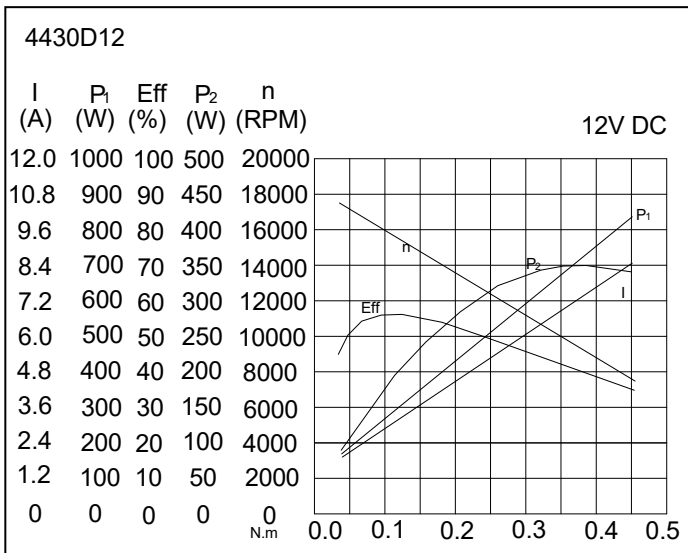

## Typical Applications:

Paper Shredder

Pump

Massage Products

UNIT : mm

MODEL	VOLTAGE		NO LOAD		AT MAX.EFFICIENCY					STALL	
	OPERATING RANGE	NOMINAL	SPEED	CURRENT	SPEED	CURRENT	TORQUE	OUTPUT	EFF.	CURRENT	TORQUE
			rpm	A	rpm	A	g-cm	W	%	A	g-cm
4430D012	6.0~24.0V	12.0V	17732	1.95	14538	3.82	1450.0	221.00	62.0	16.80	7500.0

## RS3420D024 24.0 V

Wintech Precision Industrial Ltd.

[Http://www.wintechpil.com](http://www.wintechpil.com)