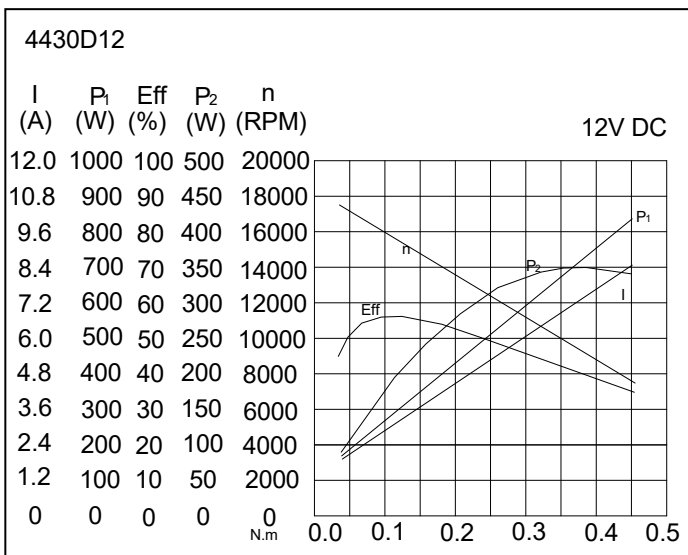

RS3420D024 24.0 V

Wintech Precision Industrial Ltd.

Http://www.wintechpil.com