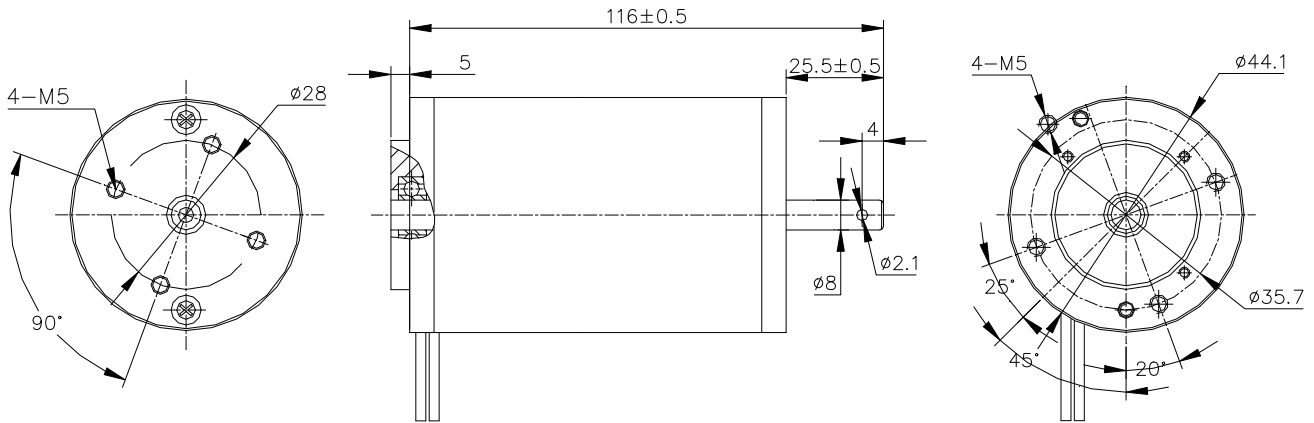

WINTECH MOTORS

PMDC Motors

RS4430 SERIES

Typical Applications:

Paper Shredder

Pump

Massage Products

UNIT : mm

MODEL	VOLTAGE		NO LOAD		AT MAX.EFFICIENCY					STALL	
	OPERATING RANGE	NOMINAL	SPEED	CURRENT	SPEED	CURRENT	TORQUE	OUTPUT	EFF.	CURRENT	TORQUE
			rpm	A	rpm	A	g-cm	W	%	A	g-cm
4430D012	6.0~24.0V	12.0V	17732	1.95	14538	3.82	1450.0	221.00	62.0	16.80	7500.0